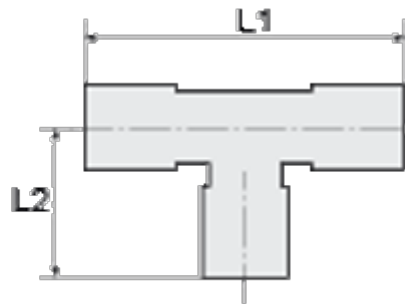

Article number: 58675501410ES

Description: Stainless steel Tee 755.014-10, $\text{Ø}10/\text{R } 1/4"/\text{Ø}10$
Conical thread

Measures

A/F = -

L1 = 50

L2 = 25.5

NV = 16